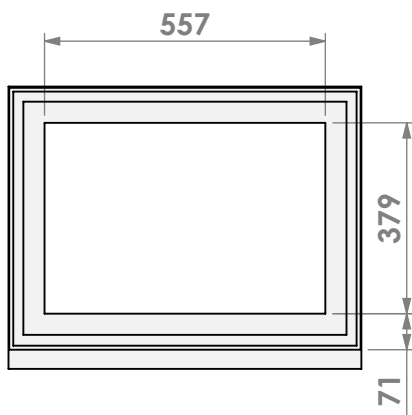

* = optional flue gas outlet $\varnothing$ 150 mm
** = optional air inlet $\varnothing$ 125 mm

barbas

Barbas Bellfires B.V.
Hallenstraat 17
5531 AB Bladel
The Netherlands
www.barbasbellfires.com

Name: Unilux-6 70 built-in frame

Modifications reserved

Scale: 1:15
Unit: mm

Version: 0