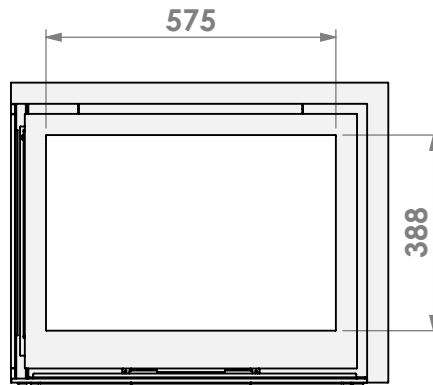

* = optional air inlet $\varnothing 125$ mm
 ** = built-in opening 570 mm

barbas

Barbas Bellfires B.V.
 Hallenstraat 17
 5531 AB Bladel
 The Netherlands
 www.barbasbellfires.com

Name: Unilux-6-270 Left built-in frame

Modifications reserved

Scale: 1:15
 Unit: mm

Version: 0

* = optional air inlet \varnothing 125 mm
 ** = built-in opening 570 mm

barbas

Barbas Bellfires B.V.
 Hallenstraat 17
 5531 AB Bladel
 The Netherlands
 www.barbasbellfires.com

Name: Unilux-6 270 Left classic frame

Modifications reserved

Scale: 1:15
 Unit: mm

Version: 0