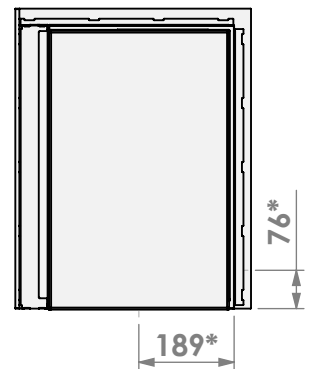

* = optional air inlet $\varnothing 125$ mm
 ** = built-in opening 570 mm

barbas

Barbas Bellfires B.V.
 Hallenstraat 17
 5531 AB Bladel
 The Netherlands
 www.barbasbellfires.com

Name: Unilux-6-270 Left built-in frame

Modifications reserved

Scale: 1:15
 Unit: mm

Version: 0

* = optional air inlet \varnothing 125 mm
 ** = built-in opening 570 mm

barbas

Barbas Bellfires B.V.
 Hallenstraat 17
 5531 AB Bladel
 The Netherlands
 www.barbasbellfires.com

Name: Unilux-6 270 Left classic frame

Modifications reserved

Scale: 1:15
 Unit: mm

Version: 0