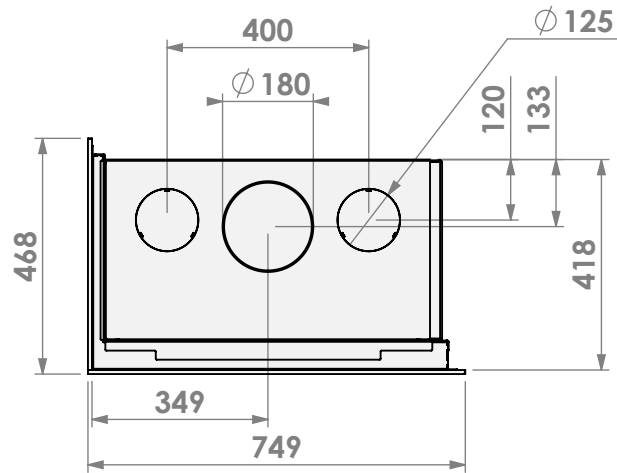

* = optional air inlet $\varnothing 125$ mm
 ** = built-in opening 570 mm

barbas

Barbas Bellfires B.V.
 Hallenstraat 17
 5531 AB Bladel
 The Netherlands
 www.barbasbellfires.com

Name: Unilux-6-270 Left built-in frame

Modifications reserved

Scale: 1:15
 Unit: mm

Version: 0

* = optional air inlet \varnothing 125 mm
 ** = built-in opening 570 mm

barbas

Barbas Bellfires B.V.
 Hallenstraat 17
 5531 AB Bladel
 The Netherlands
 www.barbasbellfires.com

Name: Unilux-6 270 Left classic frame

Modifications reserved

Scale: 1:15
 Unit: mm

Version: 0