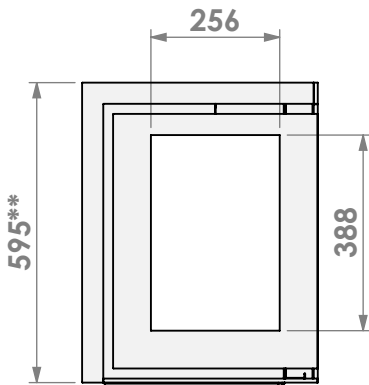

* = optional air inlet $\varnothing 125$ mm
 ** = built-in opening 570 mm

barbas

Barbas Bellfires B.V.
 Hallenstraat 17
 5531 AB Bladel
 The Netherlands
 www.barbasbellfires.com

Name: Unilux-6-270 Left built-in frame

Modifications reserved

Scale: 1:15
 Unit: mm

Version: 0

* = optional air inlet \varnothing 125 mm
 ** = built-in opening 570 mm

barbas

Barbas Bellfires B.V.
 Hallenstraat 17
 5531 AB Bladel
 The Netherlands
 www.barbasbellfires.com

Name: Unilux-6 270 Left classic frame

Modifications reserved

Scale: 1:15
 Unit: mm

Version: 0